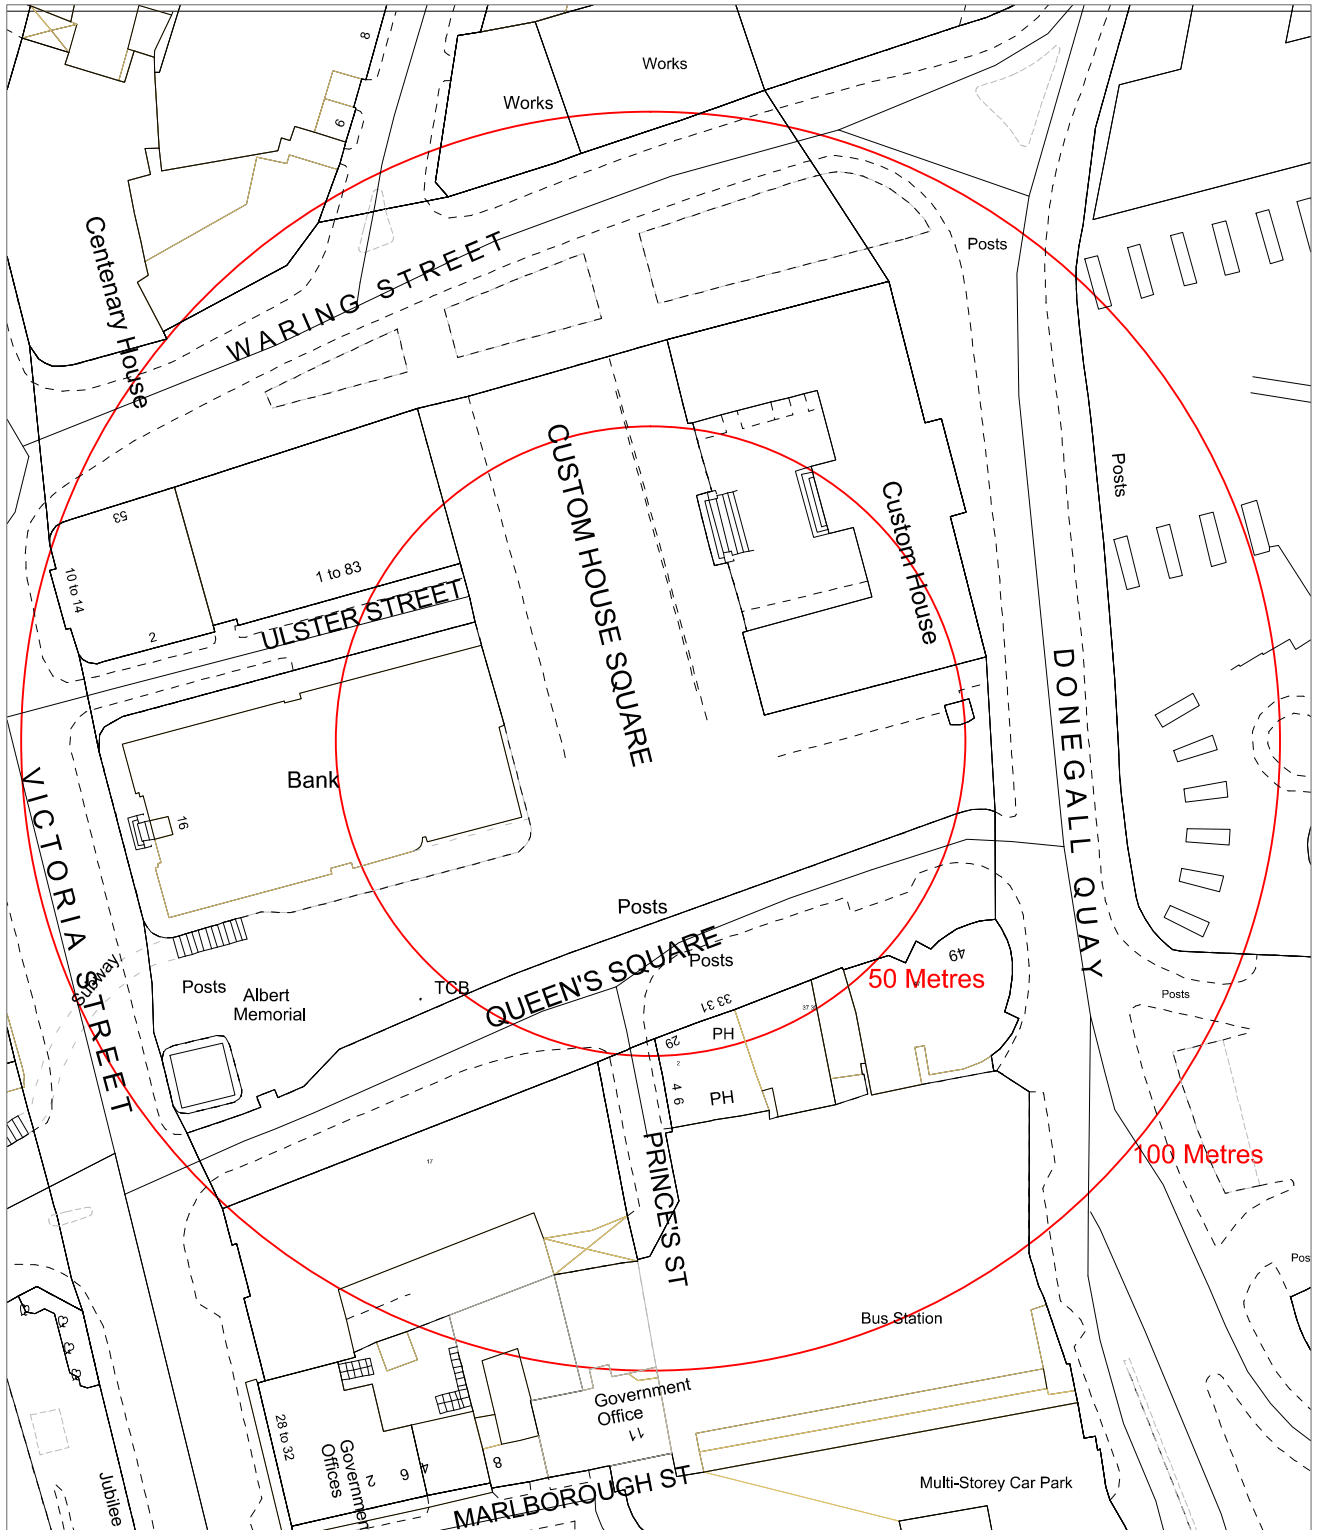

Building Control Service

Appendix 1

100 METRES

DRAWN BY MT
DATE 07/03/2017

Custom House Square

SCALE 1:1250